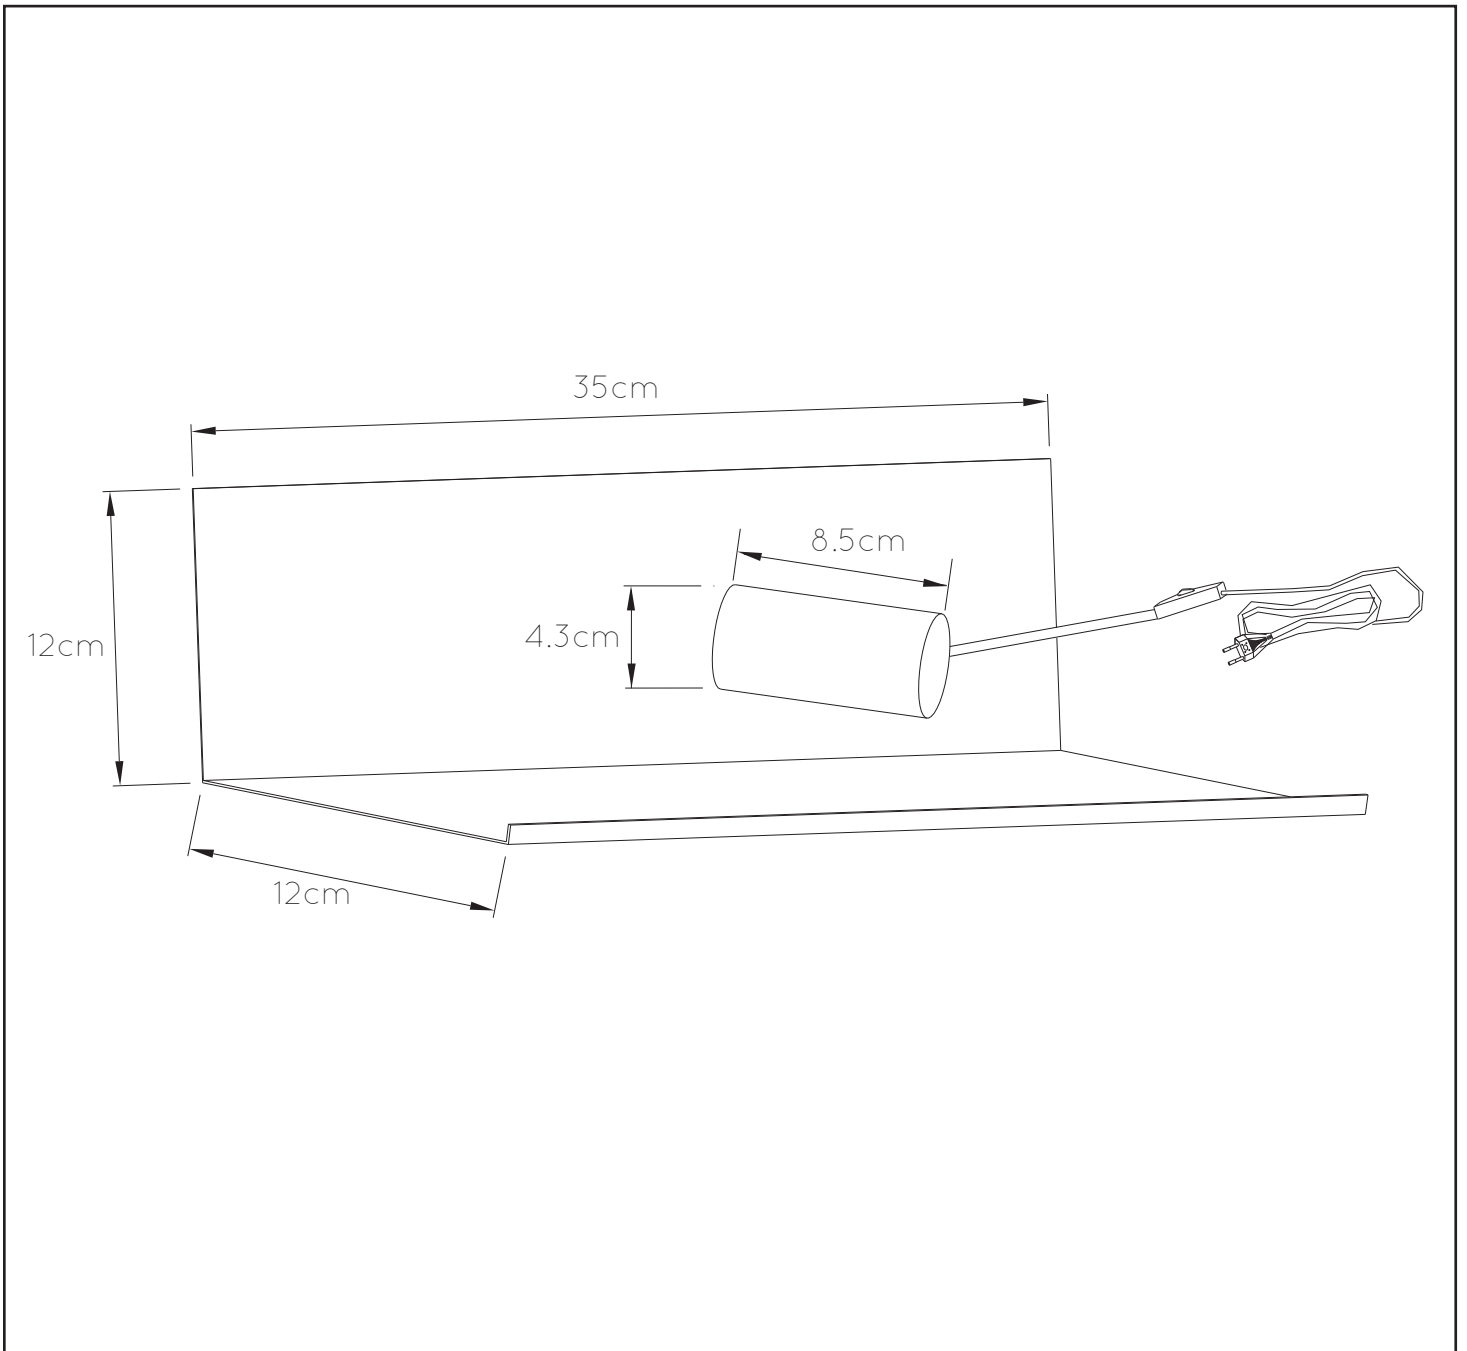

SEBO

item number : 06218/01/30

EAN code : 5411212061287

item number : 06218/01/31

EAN code : 5411212061294

For more specifications, dimensions please visit

www.lucide.com